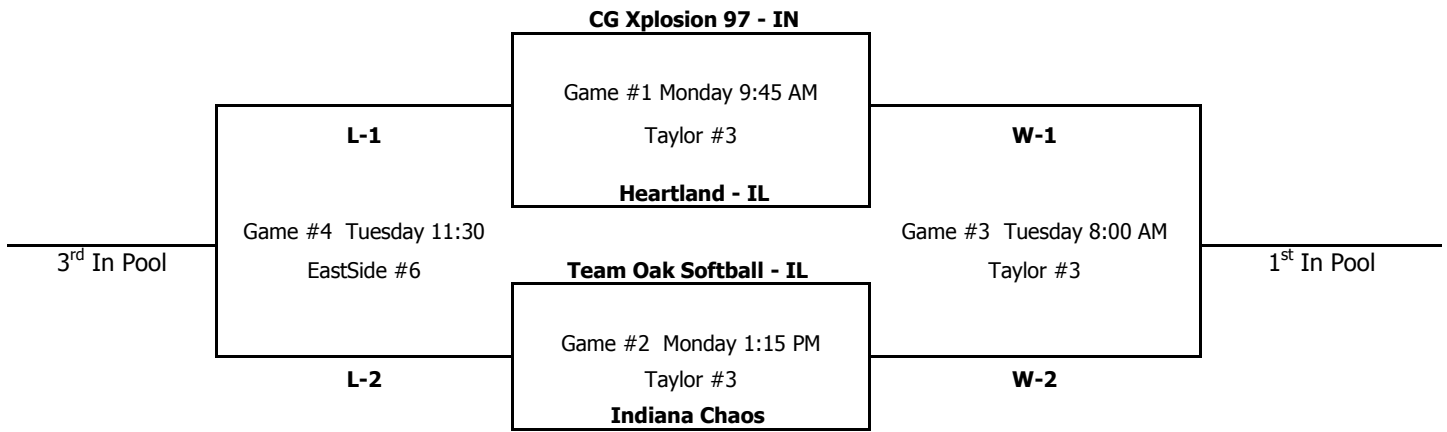

Age: 10u

Pool "A"

2000
NSA World Series

Loser of Game #3 is 2nd Place in Pool. Loser of Game #4 is 4th in Pool

Age: 10u

Pool "B"

Loser of Game #3 is 2nd Place in Pool. Loser of Game #4 is 4th in Pool

Age: 10u

Pool "C"

Loser of Game #3 is 2nd Place in Pool. Loser of Game #4 is 4th in Pool

Age: 10u

Pool "D"

Loser of Game #3 is 2nd Place in Pool. Loser of Game #4 is 4th in Pool

Age: 10u

Pool "E"

Loser of Game #3 is 2nd Place in Pool. Loser of Game #4 is 4th in Pool

Age: 10u	Pool "F"			W	L	Place in Pool
	1)	St. Louis Spirit Blue - MO				
	2)	Indy Intensity - IN				
	3)	Lisle Slammers - IL				
Day / Time / Location						
	Game # 1	1 vs 2	Monday 9:45 AM EastSide #5			
	Game # 2	1 vs 3	Monday 1:15 PM EastSide #5			
	Game # 3	2 vs 3	Tuesday 8:00 AM EastSide #5			
Tie Breakers Order of Finish for THREE GAME Pool Play: 1. Win - Loss Record 2. Head to Head 3. Run Differential w/teams tied 4. Runs Against 5. Runs Scored						