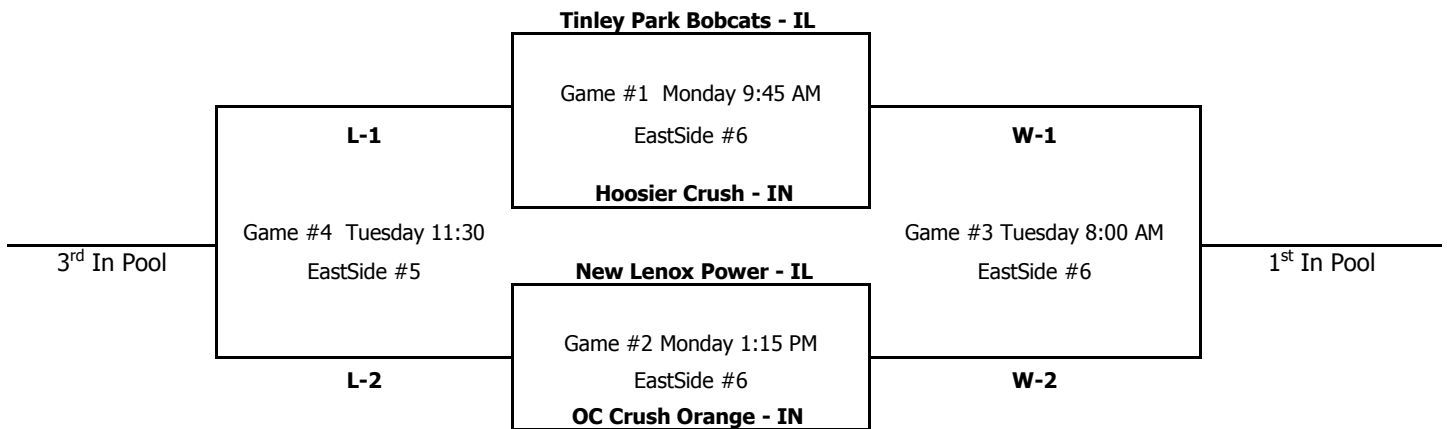

Age: 10u

Pool "A"

2000
NSA World Series

Loser of Game #3 is 2nd Place in Pool. Loser of Game #4 is 4th in Pool

Age: 10u

Pool "B"

Loser of Game #3 is 2nd Place in Pool. Loser of Game #4 is 4th in Pool

Age: 10u

Pool "C"

Loser of Game #3 is 2nd Place in Pool. Loser of Game #4 is 4th in Pool

Age: 10u

Pool "D"

Loser of Game #3 is 2nd Place in Pool. Loser of Game #4 is 4th in Pool

Age: 10u

Pool "E"

Loser of Game #3 is 2nd Place in Pool. Loser of Game #4 is 4th in Pool

Age: 10u	Pool "F"			W	L	Place in Pool
	1)	St. Louis Spirit Blue - MO				
	2)	Indy Intensity - IN				
	3)	Lisle Slammers - IL				
Day / Time / Location						
	Game # 1	1 vs 2	Monday 9:45 AM EastSide #5			
	Game # 2	1 vs 3	Monday 1:15 PM EastSide #5			
	Game # 3	2 vs 3	Tuesday 8:00 AM EastSide #5			
Tie Breakers Order of Finish for THREE GAME Pool Play: 1. Win - Loss Record 2. Head to Head 3. Run Differential w/teams tied 4. Runs Against 5. Runs Scored						