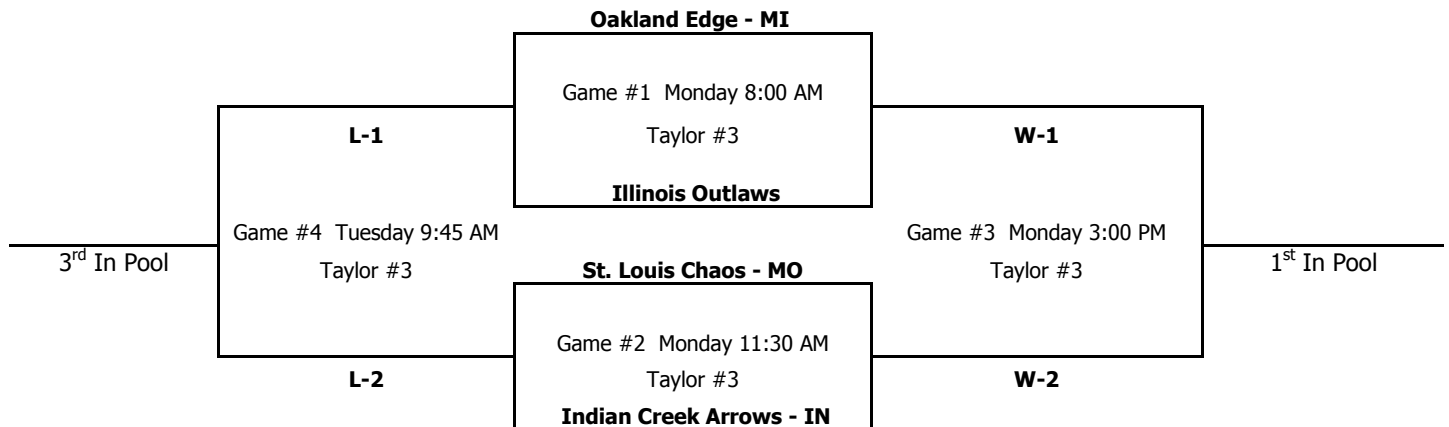

Age: 10u

Pool "A"

2000
NSA World Series

Loser of Game #3 is 2nd Place in Pool. Loser of Game #4 is 4th in Pool

Age: 10u

Pool "B"

Loser of Game #3 is 2nd Place in Pool. Loser of Game #4 is 4th in Pool

Age: 10u

Pool "C"

Loser of Game #3 is 2nd Place in Pool. Loser of Game #4 is 4th in Pool

Age: 10u

Pool "D"

Loser of Game #3 is 2nd Place in Pool. Loser of Game #4 is 4th in Pool

Age: 10u

Pool "E"

Loser of Game #3 is 2nd Place in Pool. Loser of Game #4 is 4th in Pool

Age: 10u	Pool "F"			W	L	Place in Pool
	1)	St. Louis Spirit Blue - MO				
	2)	Indy Intensity - IN				
	3)	Lisle Slammers - IL				
Day / Time / Location						
	Game # 1	1 vs 2	Monday 9:45 AM EastSide #5			
	Game # 2	1 vs 3	Monday 1:15 PM EastSide #5			
	Game # 3	2 vs 3	Tuesday 8:00 AM EastSide #5			
Tie Breakers Order of Finish for THREE GAME Pool Play: 1. Win - Loss Record 2. Head to Head 3. Run Differential w/teams tied 4. Runs Against 5. Runs Scored						