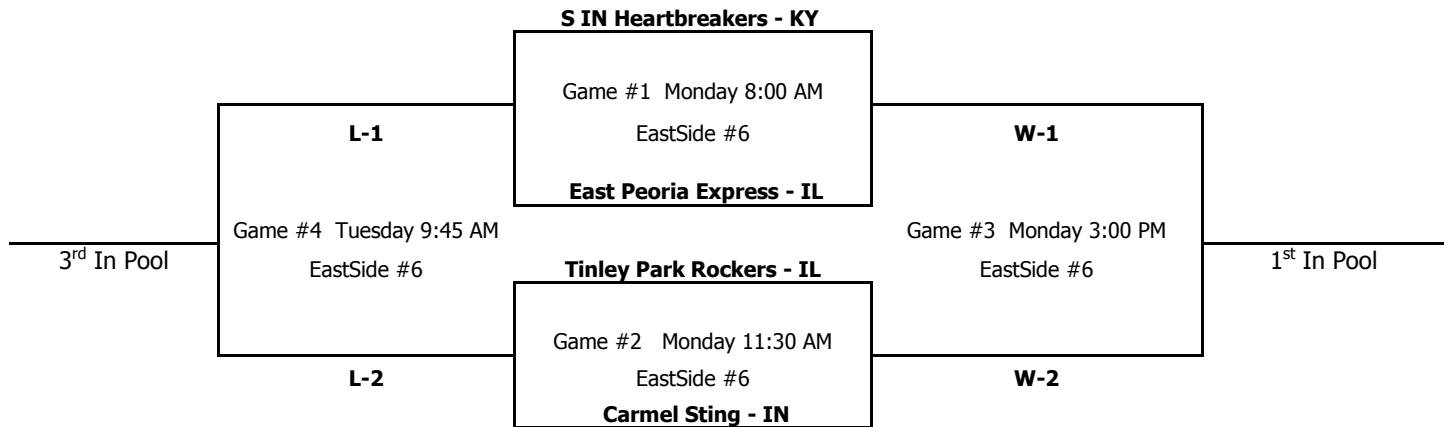

Age: 10u

Pool "A"

2000
NSA World Series

Loser of Game #3 is 2nd Place in Pool. Loser of Game #4 is 4th in Pool

Age: 10u

Pool "B"

Loser of Game #3 is 2nd Place in Pool. Loser of Game #4 is 4th in Pool

Age: 10u

Pool "C"

Loser of Game #3 is 2nd Place in Pool. Loser of Game #4 is 4th in Pool

Age: 10u

Pool "D"

Loser of Game #3 is 2nd Place in Pool. Loser of Game #4 is 4th in Pool

Age: 10u

Pool "E"

Loser of Game #3 is 2nd Place in Pool. Loser of Game #4 is 4th in Pool

Age: 10u	Pool "F"			W	L	Place in Pool
	1)	St. Louis Spirit Blue - MO				
	2)	Indy Intensity - IN				
	3)	Lisle Slammers - IL				
Day / Time / Location						
	Game # 1	1 vs 2	Monday 9:45 AM EastSide #5			
	Game # 2	1 vs 3	Monday 1:15 PM EastSide #5			
	Game # 3	2 vs 3	Tuesday 8:00 AM EastSide #5			
Tie Breakers Order of Finish for THREE GAME Pool Play: 1. Win - Loss Record 2. Head to Head 3. Run Differential w/teams tied 4. Runs Against 5. Runs Scored						