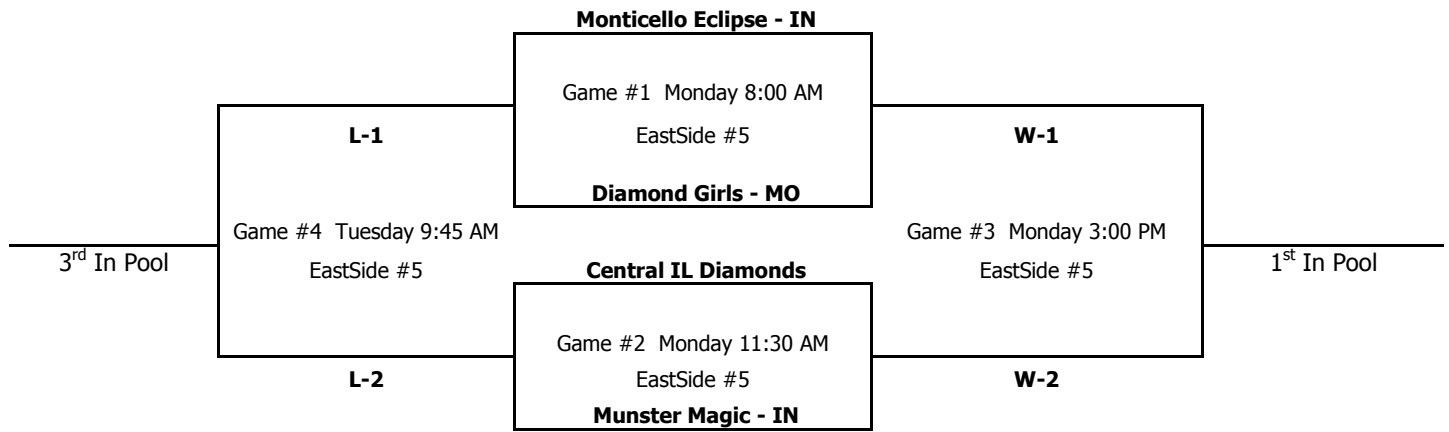

Age: 10u

Pool "A"

2000
NSA World Series

Loser of Game #3 is 2nd Place in Pool. Loser of Game #4 is 4th in Pool

Age: 10u

Pool "B"

Loser of Game #3 is 2nd Place in Pool. Loser of Game #4 is 4th in Pool

Age: 10u

Pool "C"

Loser of Game #3 is 2nd Place in Pool. Loser of Game #4 is 4th in Pool

Age: 10u

Pool "D"

Loser of Game #3 is 2nd Place in Pool. Loser of Game #4 is 4th in Pool

Age: 10u

Pool "E"

Loser of Game #3 is 2nd Place in Pool. Loser of Game #4 is 4th in Pool

Age: 10u	Pool "F"			W	L	Place in Pool
	1)	St. Louis Spirit Blue - MO				
	2)	Indy Intensity - IN				
	3)	Lisle Slammers - IL				
Day / Time / Location						
	Game # 1	1 vs 2	Monday 9:45 AM EastSide #5			
	Game # 2	1 vs 3	Monday 1:15 PM EastSide #5			
	Game # 3	2 vs 3	Tuesday 8:00 AM EastSide #5			
Tie Breakers Order of Finish for THREE GAME Pool Play: 1. Win - Loss Record 2. Head to Head 3. Run Differential w/teams tied 4. Runs Against 5. Runs Scored						