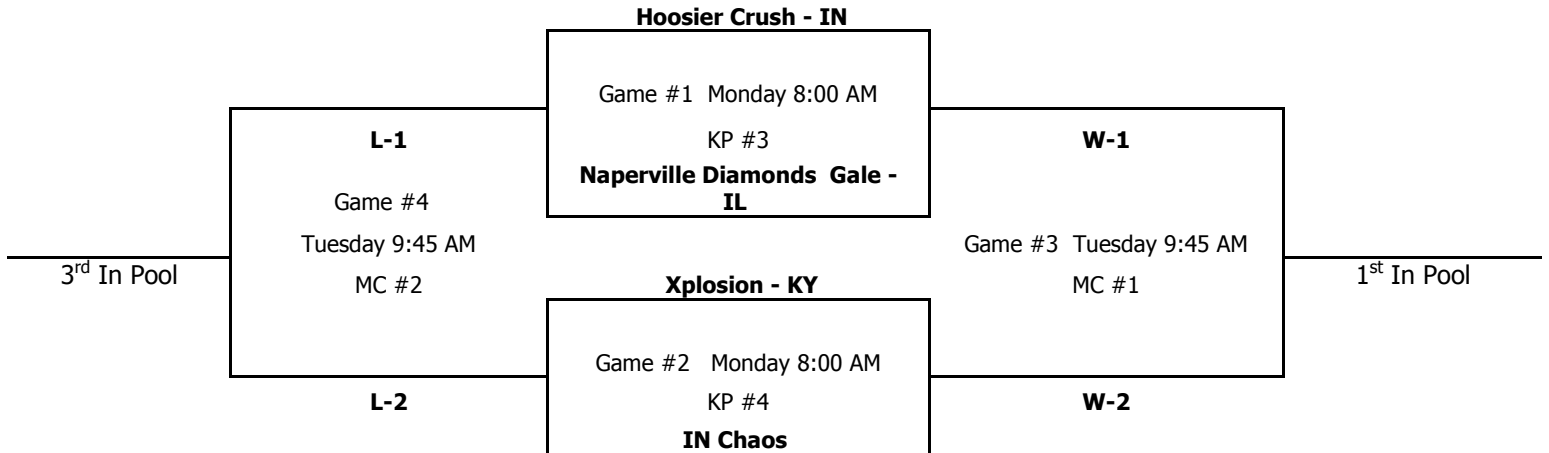

**Age: 12u**

**Pool "A"**

**MC = Patriot Park - Michigan City**

Loser of Game #3 is 2nd Place in Pool. Loser of Game #4 is 4th in Pool

**Age: 12u**

**Pool "B"**

**KP = Kesling Park - LaPorte**

**MC = Patriot Park - Michigan City**

Loser of Game #3 is 2nd Place in Pool. Loser of Game #4 is 4th in Pool

**Age: 12u**

**Pool "C"**

**KP = Kesling Park - LaPorte**

**MC = Patriot Park - Michigan City**

Loser of Game #3 is 2nd Place in Pool. Loser of Game #4 is 4th in Pool

**Age: 12u**

**Pool "D"**

**MC = Patriot Park - Michigan City**

Loser of Game #3 is 2nd Place in Pool. Loser of Game #4 is 4th in Pool

**Age: 12u**

**Pool "E"**

**KP = Kesling Park - LaPorte**

**MC = Patriot Park - Michigan City**

Loser of Game #3 is 2nd Place in Pool. Loser of Game #4 is 4th in Pool

**Age: 12u**

**Pool "F"**

**KP = Kesling Park - LaPorte**

**MC = Patriot Park - Michigan City**

Loser of Game #3 is 2nd Place in Pool. Loser of Game #4 is 4th in Pool