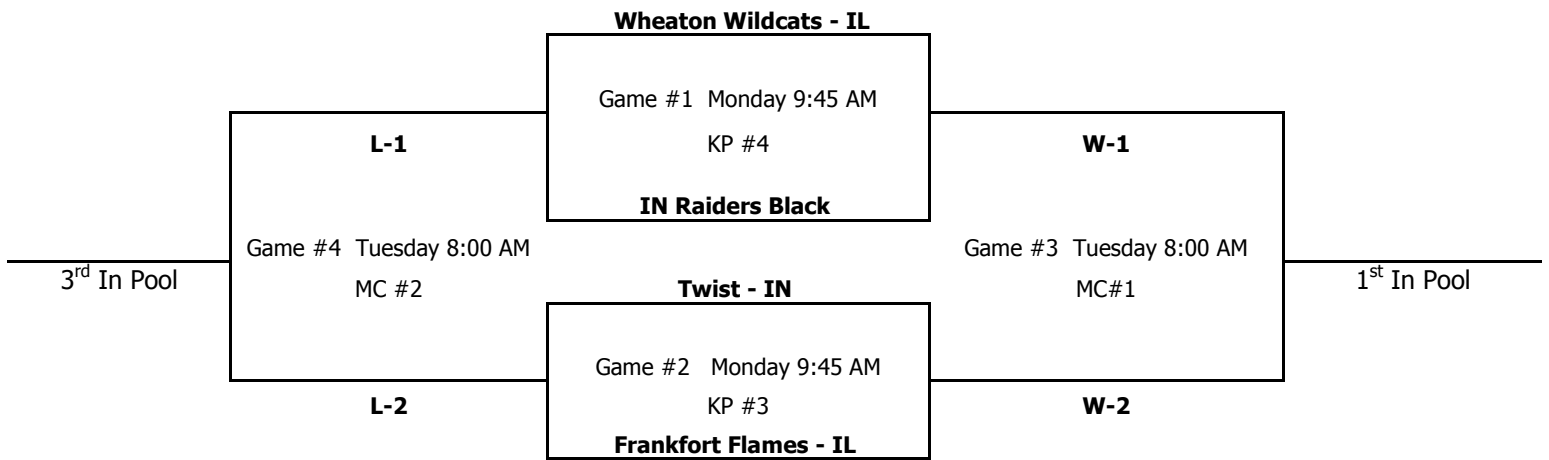

Loser of Game #3 is 2nd Place in Pool. Loser of Game #4 is 4th in Pool

**Age: 12u**

**Pool "C"**

**KP = Kesling Park - LaPorte**

**MC = Patriot Park - Michigan City**

Loser of Game #3 is 2nd Place in Pool. Loser of Game #4 is 4th in Pool

**Age: 12u**

**Pool "D"**

**MC = Patriot Park - Michigan City**

Loser of Game #3 is 2nd Place in Pool. Loser of Game #4 is 4th in Pool

**Age: 12u**

**Pool "E"**

**KP = Kesling Park - LaPorte**

**MC = Patriot Park - Michigan City**

Loser of Game #3 is 2nd Place in Pool. Loser of Game #4 is 4th in Pool

**Age: 12u**

**Pool "F"**

**KP = Kesling Park - LaPorte**

**MC = Patriot Park - Michigan City**

Loser of Game #3 is 2nd Place in Pool. Loser of Game #4 is 4th in Pool

## Pool "G"

MC = Patriot Park - Michigan City

Loser of Game #3 is 2nd Place in Pool. Loser of Game #4 is 4th in Pool