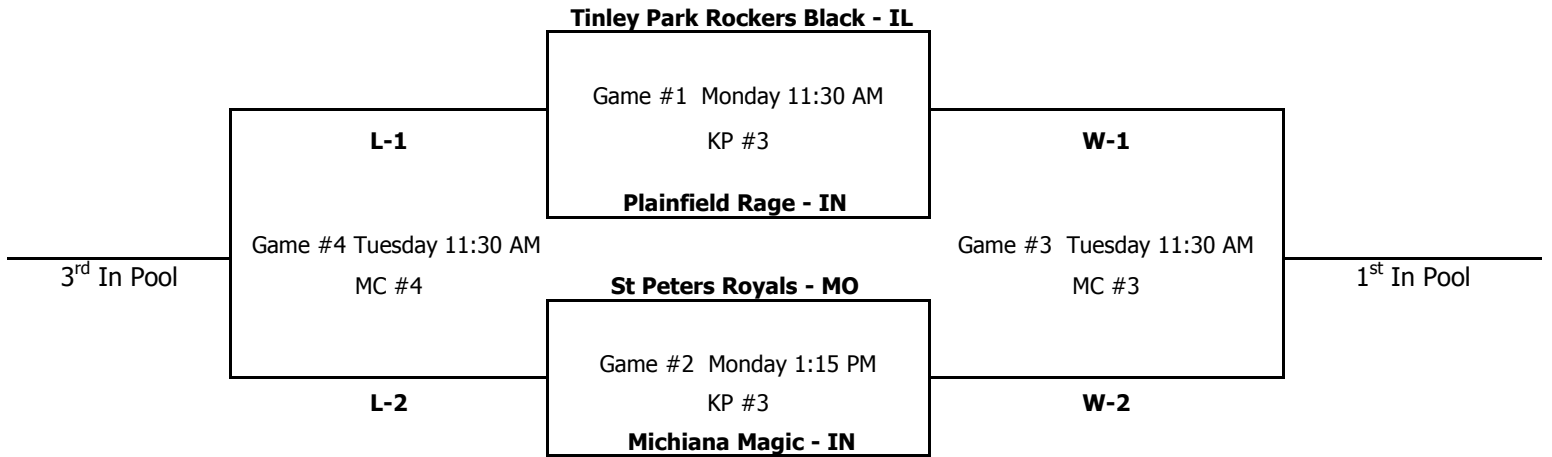

## Pool "H"

KP = Kesling Park - LaPorte

MC = Patriot Park - Michigan City

Loser of Game #3 is 2nd Place in Pool. Loser of Game #4 is 4th in Pool

## Pool "I"

KP = Kesling Park - LaPorte

MC = Patriot Park - Michigan City

Loser of Game #3 is 2nd Place in Pool. Loser of Game #4 is 4th in Pool

# Age: 12u

## Pool "J"

MC = Patriot Park - Michigan City

Loser of Game #3 is 2nd Place in Pool. Loser of Game #4 is 4th in Pool