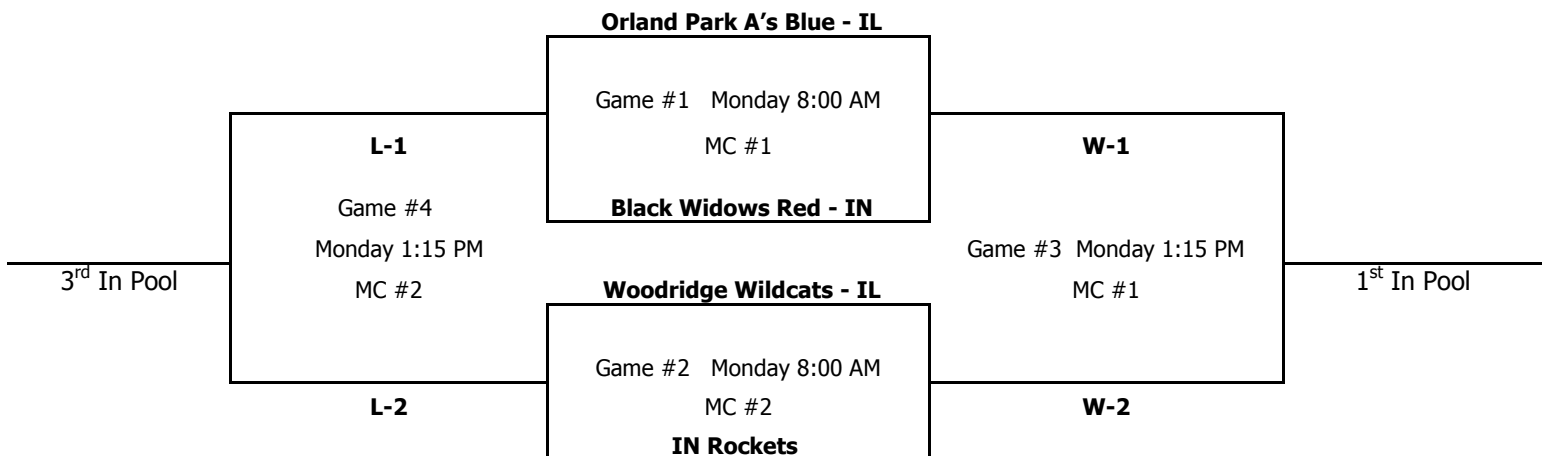

**Age: 12u**

**Pool "A"**

**MC = Patriot Park - Michigan City**

Loser of Game #3 is 2nd Place in Pool. Loser of Game #4 is 4th in Pool

**Age: 12u**

**Pool "B"**

**KP = Kesling Park - LaPorte**

**MC = Patriot Park - Michigan City**

Loser of Game #3 is 2nd Place in Pool. Loser of Game #4 is 4th in Pool

**Age: 12u**

**Pool "C"**

**KP = Kesling Park - LaPorte**

**MC = Patriot Park - Michigan City**

Loser of Game #3 is 2nd Place in Pool. Loser of Game #4 is 4th in Pool

**Age: 12u**

**Pool "D"**

**MC = Patriot Park - Michigan City**

Loser of Game #3 is 2nd Place in Pool. Loser of Game #4 is 4th in Pool

**Age: 12u**

**Pool "E"**

**KP = Kesling Park - LaPorte**

**MC = Patriot Park - Michigan City**

Loser of Game #3 is 2nd Place in Pool. Loser of Game #4 is 4th in Pool

**Age: 12u**

**Pool "F"**

**KP = Kesling Park - LaPorte**

**MC = Patriot Park - Michigan City**

Loser of Game #3 is 2nd Place in Pool. Loser of Game #4 is 4th in Pool