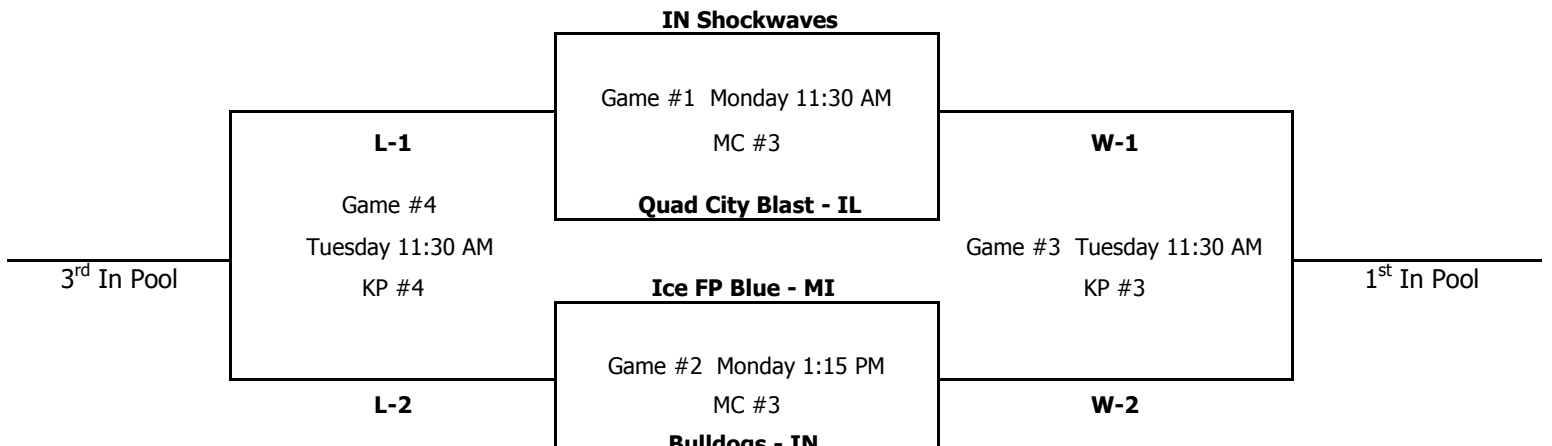

## Pool "J"

MC = Patriot Park - Michigan City

Loser of Game #3 is 2nd Place in Pool. Loser of Game #4 is 4th in Pool

## Pool "K"

KP = Kesling Park - LaPorte

MC = Patriot Park - Michigan City

Loser of Game #3 is 2nd Place in Pool. Loser of Game #4 is 4th in Pool

# Age: 12u

## Pool "L"

KP = Kesling Park - LaPorte

MC = Patriot Park - Michigan City

Age: 12u		Pool "M"	KP = Kesling Park - LaPorte		
			W	L	Place in Pool
		1) LaPorte Lazars - IN			
		2) Lincoln-Way Storm - IL			
		3) Missouri Heat			
			Day / Time / Location		
		Game # 1            1 vs 2	Monday 11:30 AM MC #4		
		Game # 2            1 vs 3	Monday 1:15 PM MC #4		
		Game # 3            2 vs 3	Tuesday 11:30 AM KP #2		
Tie Breakers Order of Finish for THREE GAME Pool Play: 1. Win - Loss Record   2. Head to Head   3. Run Differential w/teams tied   4. Runs Against   5. Runs Scored					