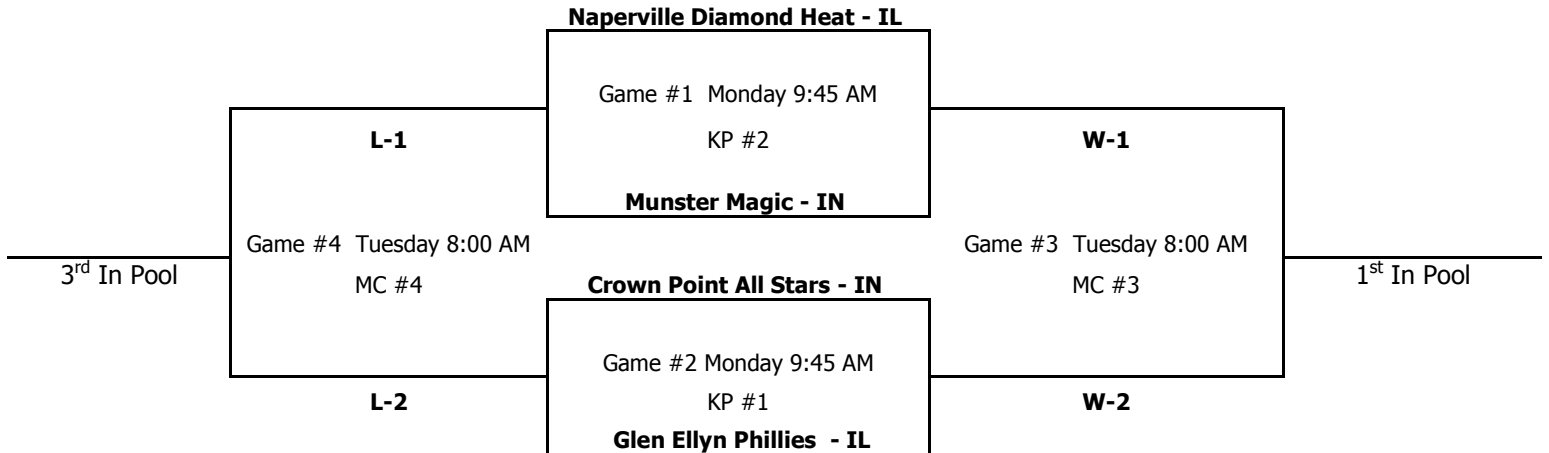

Loser of Game #3 is 2nd Place in Pool. Loser of Game #4 is 4th in Pool

**Age: 12u**

**Pool "F"**

**KP = Kesling Park - LaPorte**

**MC = Patriot Park - Michigan City**

Loser of Game #3 is 2nd Place in Pool. Loser of Game #4 is 4th in Pool

## Pool "G"

MC = Patriot Park - Michigan City

Loser of Game #3 is 2nd Place in Pool. Loser of Game #4 is 4th in Pool

# Age: 12u

## Pool "H"

KP = Kesling Park - LaPorte

MC = Patriot Park - Michigan City

Loser of Game #3 is 2nd Place in Pool. Loser of Game #4 is 4th in Pool