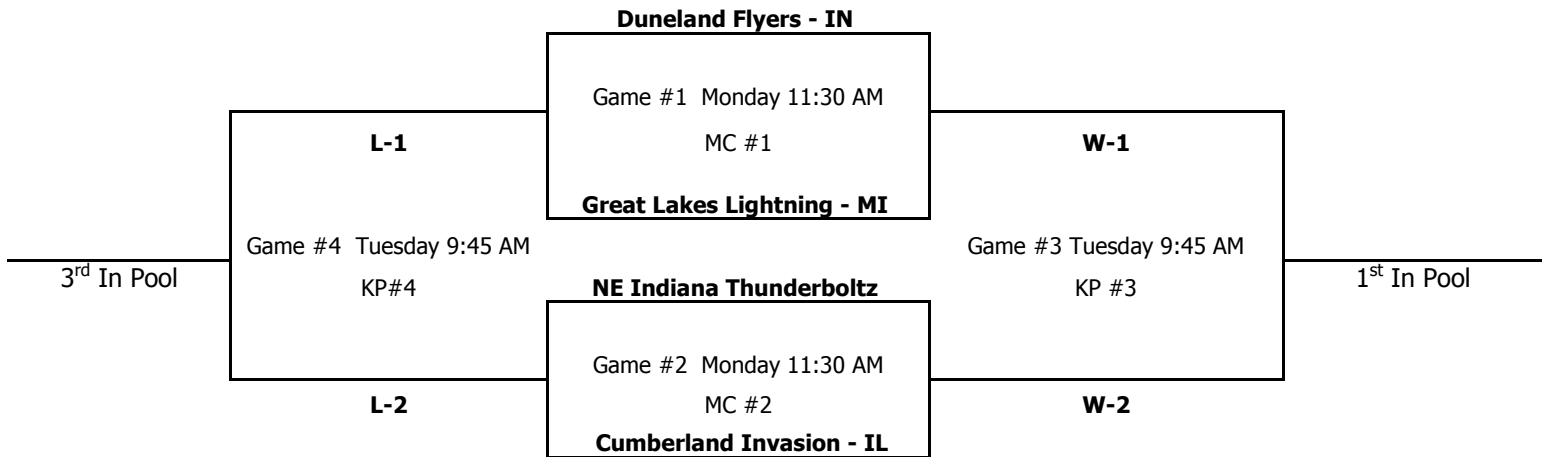

## Pool "I"

KP = Kesling Park - LaPorte

MC = Patriot Park - Michigan City

Loser of Game #3 is 2nd Place in Pool. Loser of Game #4 is 4th in Pool

## Pool "J"

MC = Patriot Park - Michigan City

Loser of Game #3 is 2nd Place in Pool. Loser of Game #4 is 4th in Pool

# Age: 12u

## Pool "K"

KP = Kesling Park - LaPorte

MC = Patriot Park - Michigan City

Loser of Game #3 is 2nd Place in Pool. Loser of Game #4 is 4th in Pool