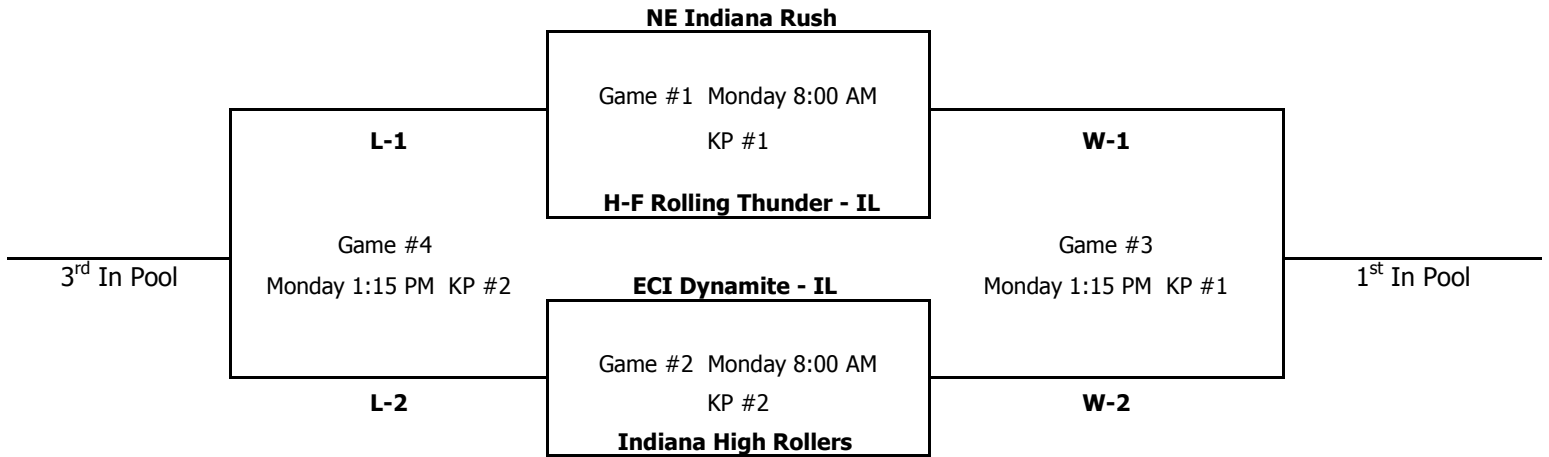

**Age: 12u**

**Pool "A"**

**MC = Patriot Park - Michigan City**

Loser of Game #3 is 2nd Place in Pool. Loser of Game #4 is 4th in Pool

**Age: 12u**

**Pool "B"**

**KP = Kesling Park - LaPorte**

**MC = Patriot Park - Michigan City**

Loser of Game #3 is 2nd Place in Pool. Loser of Game #4 is 4th in Pool

**Age: 12u**

**Pool "C"**

**KP = Kesling Park - LaPorte**

**MC = Patriot Park - Michigan City**

Loser of Game #3 is 2nd Place in Pool. Loser of Game #4 is 4th in Pool

**Age: 12u**

**Pool "D"**

**MC = Patriot Park - Michigan City**

Loser of Game #3 is 2nd Place in Pool. Loser of Game #4 is 4th in Pool

**Age: 12u**

**Pool "E"**

**KP = Kesling Park - LaPorte**

**MC = Patriot Park - Michigan City**

Loser of Game #3 is 2nd Place in Pool. Loser of Game #4 is 4th in Pool

**Age: 12u**

**Pool "F"**

**KP = Kesling Park - LaPorte**

**MC = Patriot Park - Michigan City**

Loser of Game #3 is 2nd Place in Pool. Loser of Game #4 is 4th in Pool