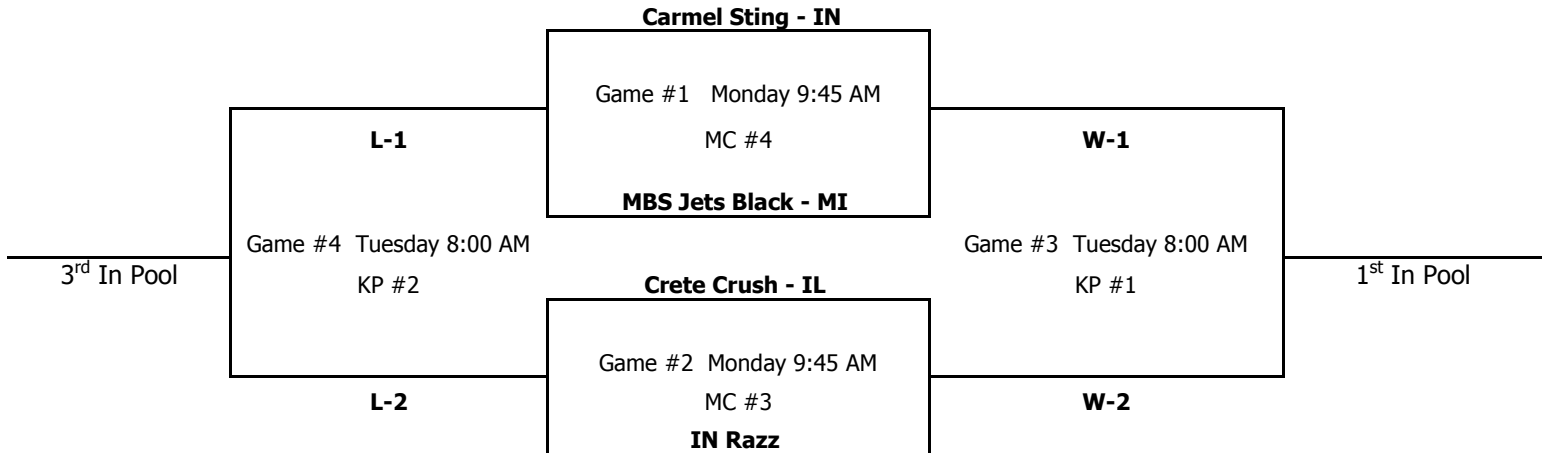

**Age: 12u**

**Pool "A"**

**MC = Patriot Park - Michigan City**

Loser of Game #3 is 2nd Place in Pool. Loser of Game #4 is 4th in Pool

**Age: 12u**

**Pool "B"**

**KP = Kesling Park - LaPorte**

**MC = Patriot Park - Michigan City**

Loser of Game #3 is 2nd Place in Pool. Loser of Game #4 is 4th in Pool

**Age: 12u**

**Pool "C"**

**KP = Kesling Park - LaPorte**

**MC = Patriot Park - Michigan City**

Loser of Game #3 is 2nd Place in Pool. Loser of Game #4 is 4th in Pool

**Age: 12u**

**Pool "D"**

**MC = Patriot Park - Michigan City**

Loser of Game #3 is 2nd Place in Pool. Loser of Game #4 is 4th in Pool

**Age: 12u**

**Pool "E"**

**KP = Kesling Park - LaPorte**

**MC = Patriot Park - Michigan City**

Loser of Game #3 is 2nd Place in Pool. Loser of Game #4 is 4th in Pool

**Age: 12u**

**Pool "F"**

**KP = Kesling Park - LaPorte**

**MC = Patriot Park - Michigan City**

Loser of Game #3 is 2nd Place in Pool. Loser of Game #4 is 4th in Pool