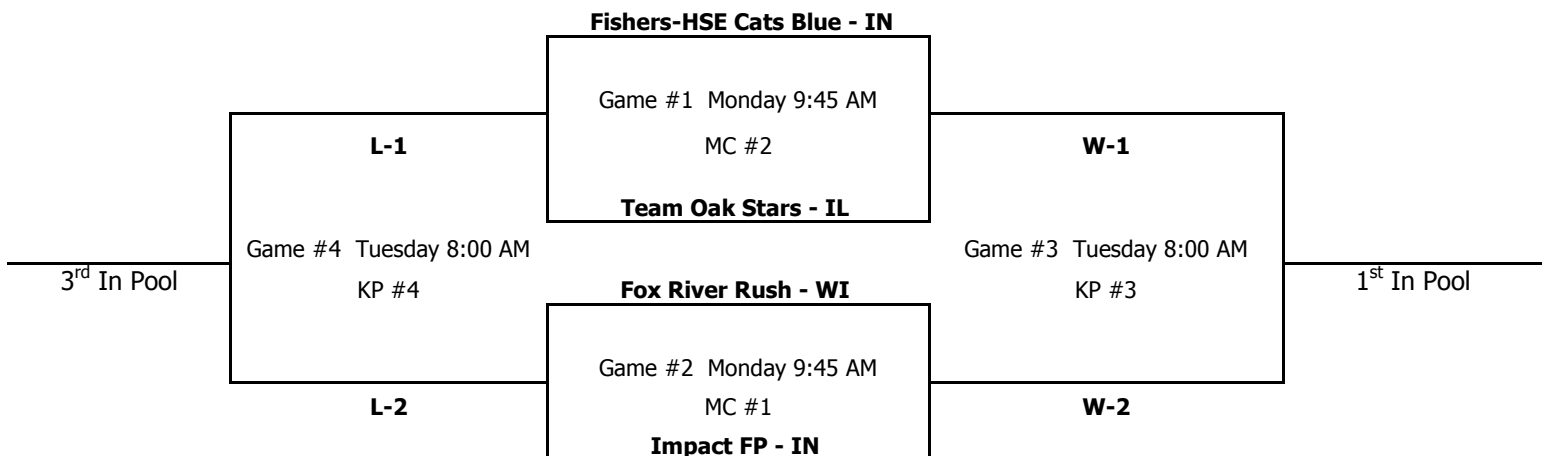

Loser of Game #3 is 2nd Place in Pool. Loser of Game #4 is 4th in Pool

**Age: 12u**

**Pool "C"**

**KP = Kesling Park - LaPorte**

**MC = Patriot Park - Michigan City**

Loser of Game #3 is 2nd Place in Pool. Loser of Game #4 is 4th in Pool

**Age: 12u**

**Pool "D"**

**MC = Patriot Park - Michigan City**

Loser of Game #3 is 2nd Place in Pool. Loser of Game #4 is 4th in Pool

**Age: 12u**

**Pool "E"**

**KP = Kesling Park - LaPorte**

**MC = Patriot Park - Michigan City**

Loser of Game #3 is 2nd Place in Pool. Loser of Game #4 is 4th in Pool

**Age: 12u**

**Pool "F"**

**KP = Kesling Park - LaPorte**

**MC = Patriot Park - Michigan City**

Loser of Game #3 is 2nd Place in Pool. Loser of Game #4 is 4th in Pool

## Pool "G"

MC = Patriot Park - Michigan City

Loser of Game #3 is 2nd Place in Pool. Loser of Game #4 is 4th in Pool