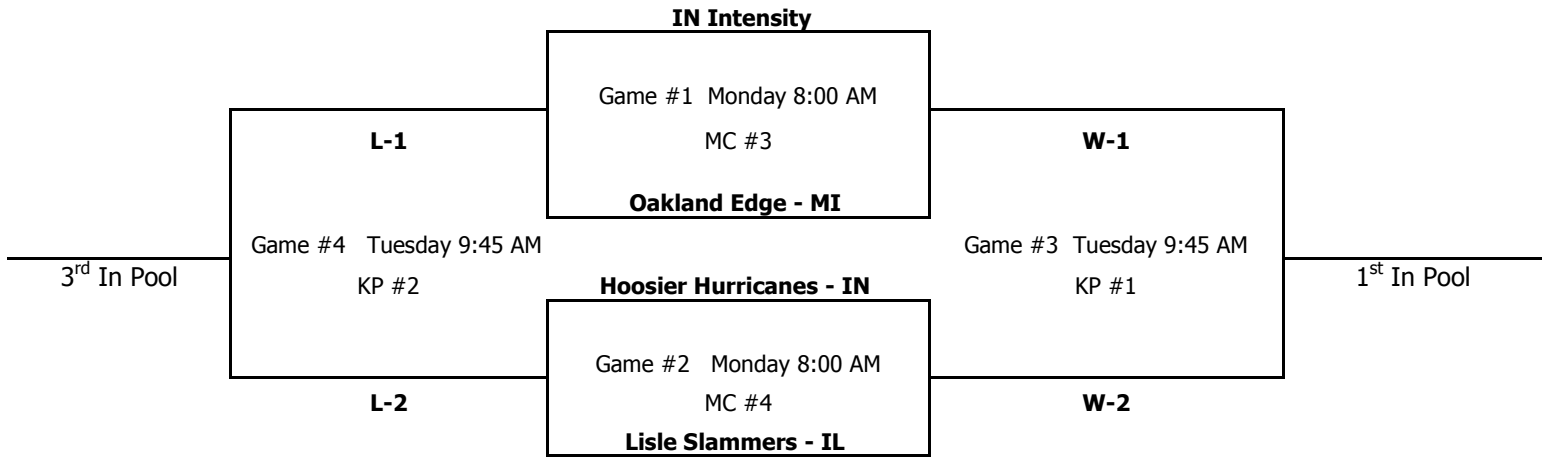

**Age: 12u**

**Pool "A"**

**MC = Patriot Park - Michigan City**

Loser of Game #3 is 2nd Place in Pool. Loser of Game #4 is 4th in Pool

**Age: 12u**

**Pool "B"**

**KP = Kesling Park - LaPorte**

**MC = Patriot Park - Michigan City**

Loser of Game #3 is 2nd Place in Pool. Loser of Game #4 is 4th in Pool

**Age: 12u**

**Pool "C"**

**KP = Kesling Park - LaPorte**

**MC = Patriot Park - Michigan City**

Loser of Game #3 is 2nd Place in Pool. Loser of Game #4 is 4th in Pool

**Age: 12u**

**Pool "D"**

**MC = Patriot Park - Michigan City**

Loser of Game #3 is 2nd Place in Pool. Loser of Game #4 is 4th in Pool

**Age: 12u**

**Pool "E"**

**KP = Kesling Park - LaPorte**

**MC = Patriot Park - Michigan City**

Loser of Game #3 is 2nd Place in Pool. Loser of Game #4 is 4th in Pool

**Age: 12u**

**Pool "F"**

**KP = Kesling Park - LaPorte**

**MC = Patriot Park - Michigan City**

Loser of Game #3 is 2nd Place in Pool. Loser of Game #4 is 4th in Pool